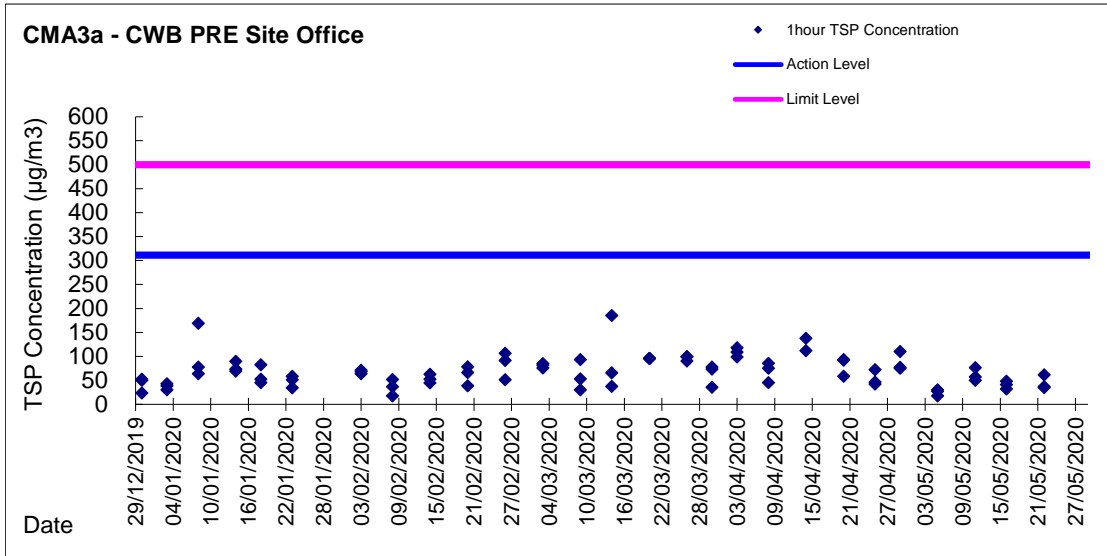

Graphic Presentation of 1 hour TSP Result

Graphic Presentation of 24 hour TSP Result